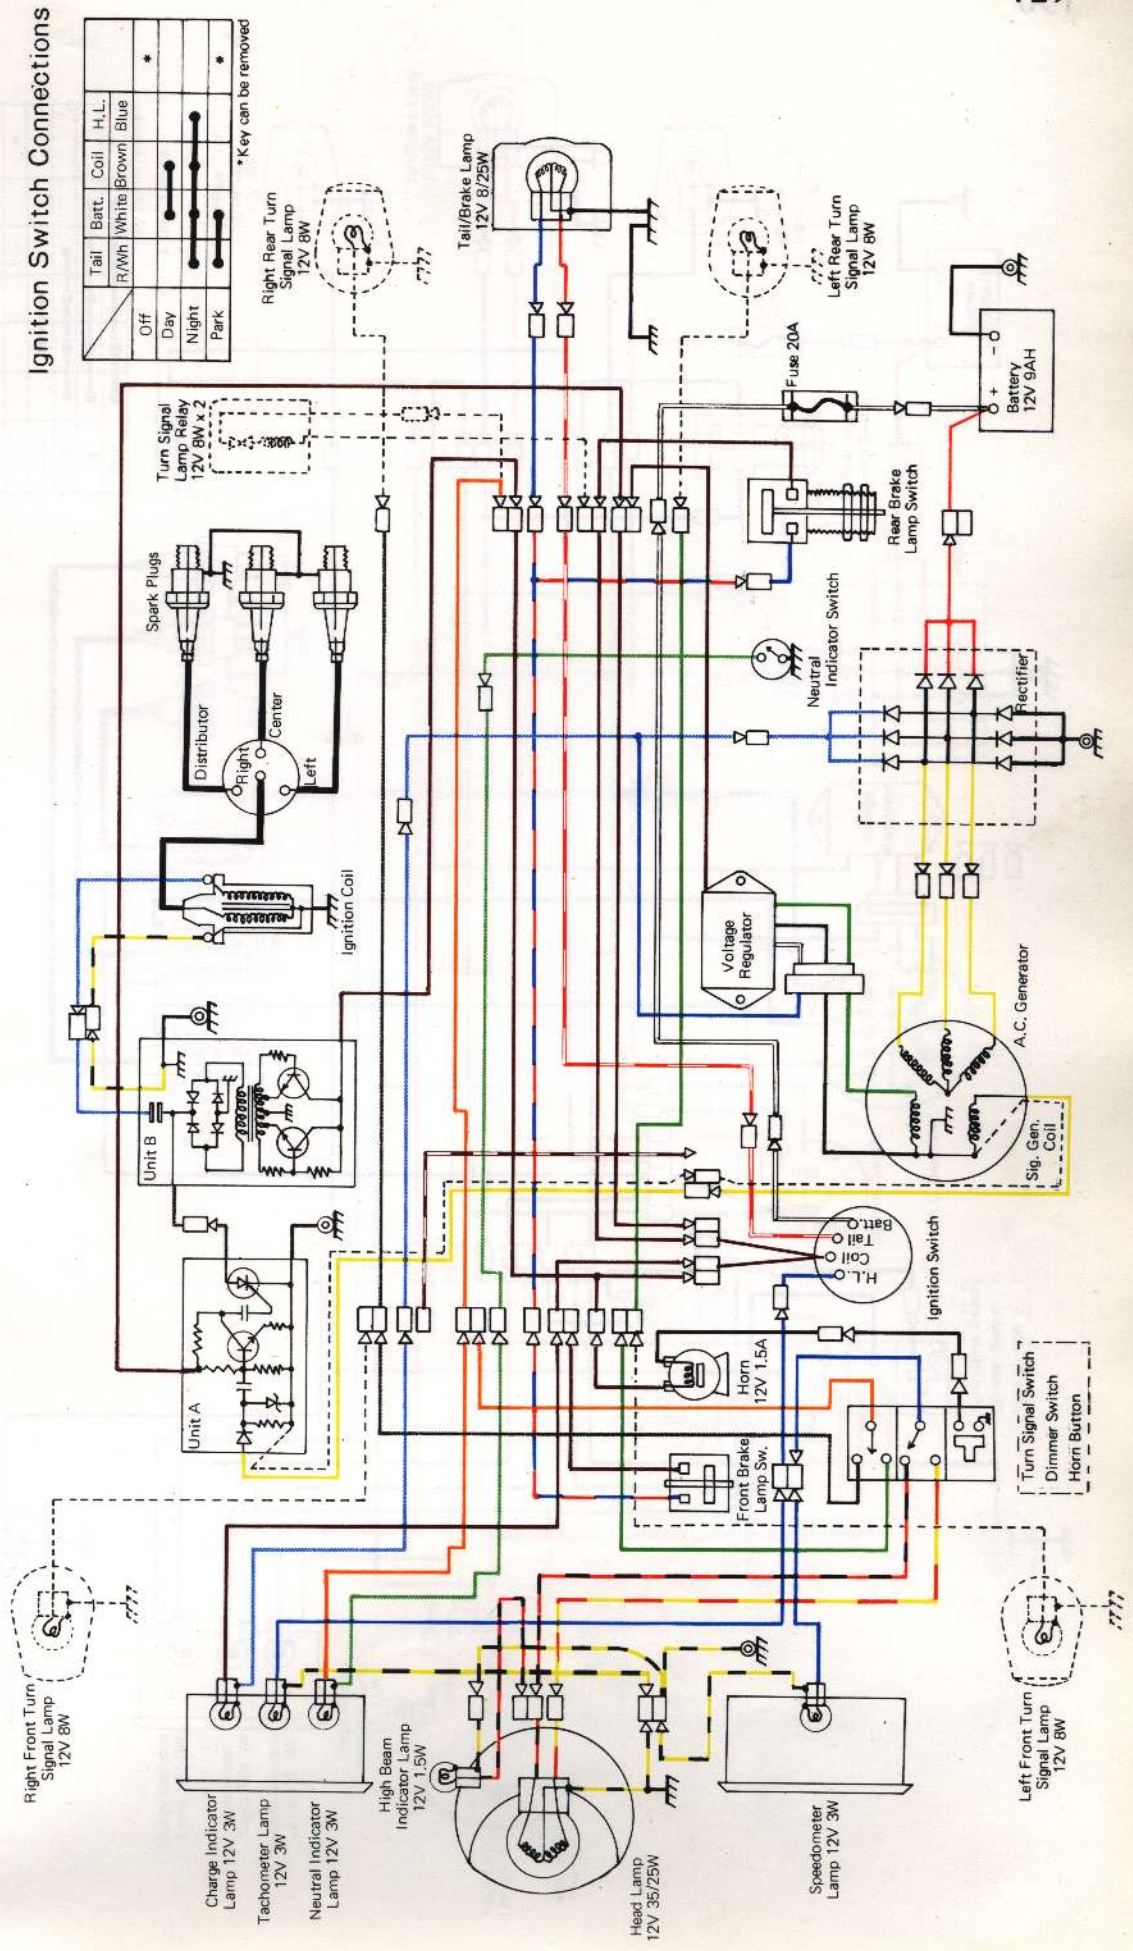

# M1 Wiring Diagram

## H1 Wiring Diagram

### CDI Model

**Ignition Switch Connections**

	Tail	Batt.	Coil	H.L.
Off		White	Brown	Blue
Day	●	●	●	●
Night	●	●	●	●
Park	●	●	●	●

\*Key can be removed

Ignition Switch Connections