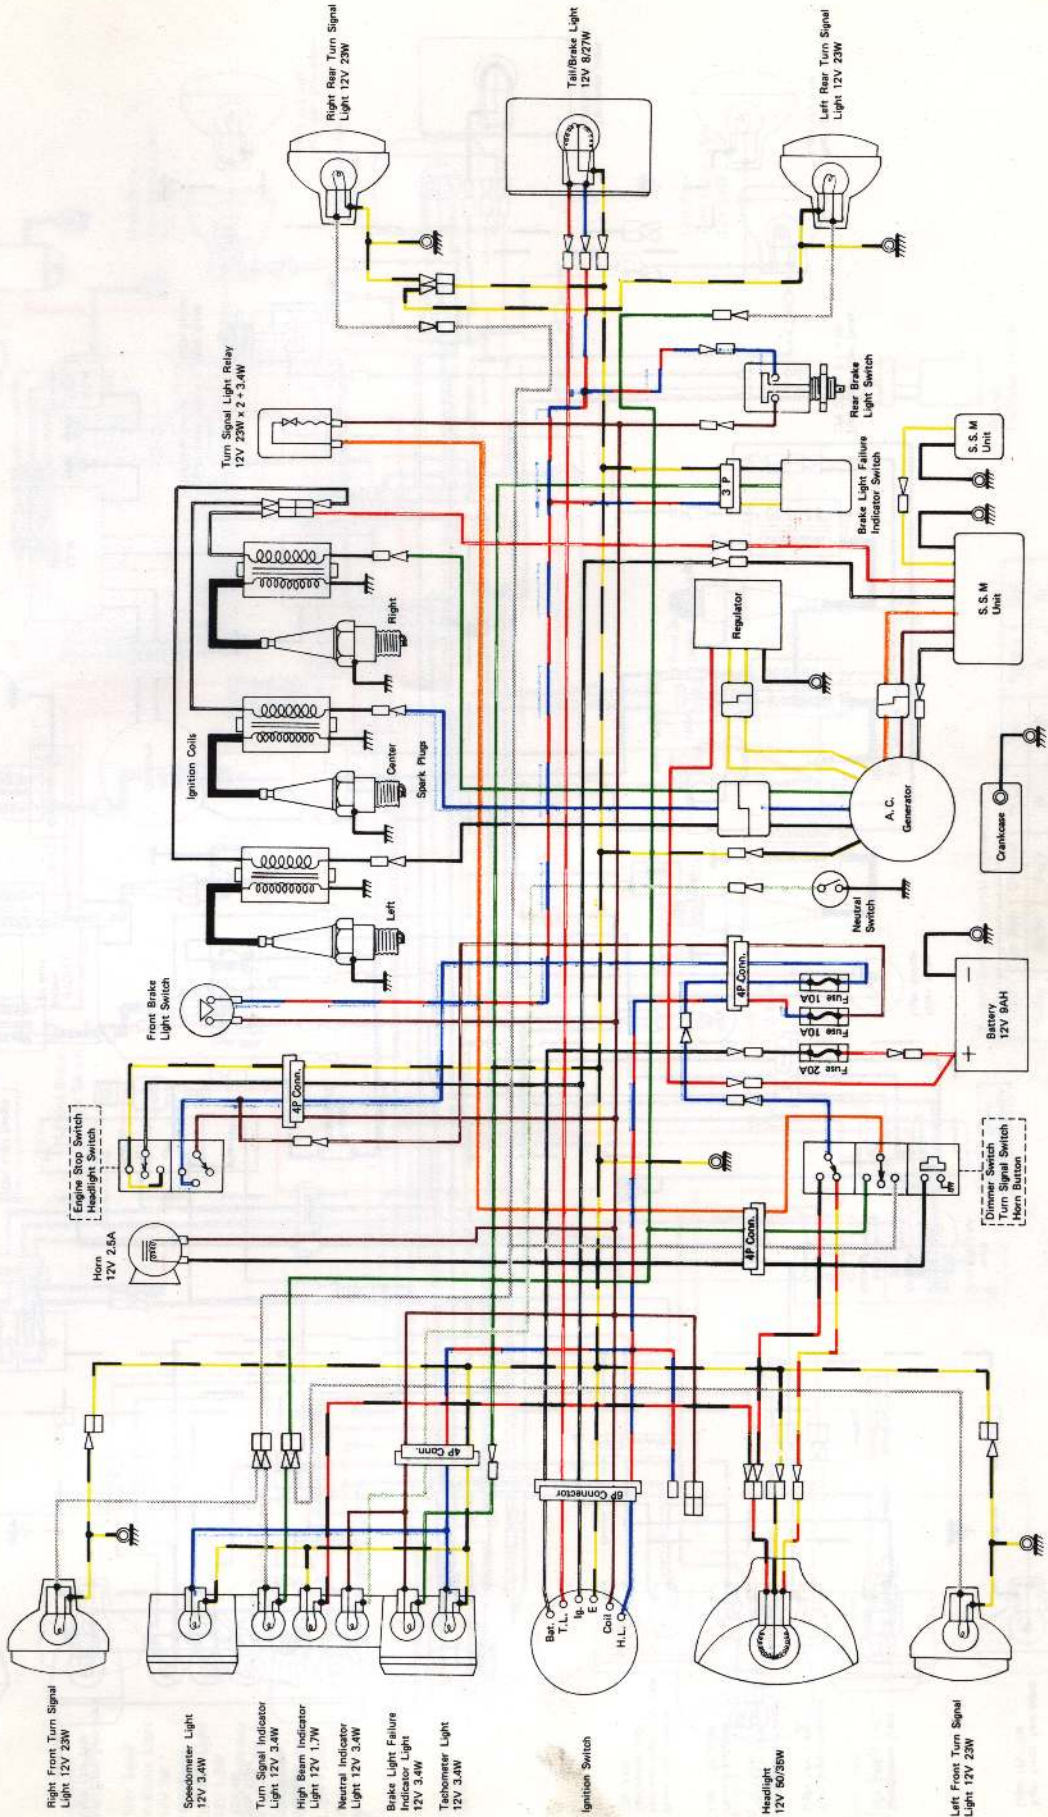

# KH500-A8 Wiring Diagram (US Model)

Ignition Switch Connections

Lead Color	Ignition	E	H.L.	Tail	Battery	Coil
Blk/W	ON	•	•	•	•	•
Blk/Y	OFF	•	•	•	•	•
Blk/W	PARK	•	•	•	•	•

(191-3)