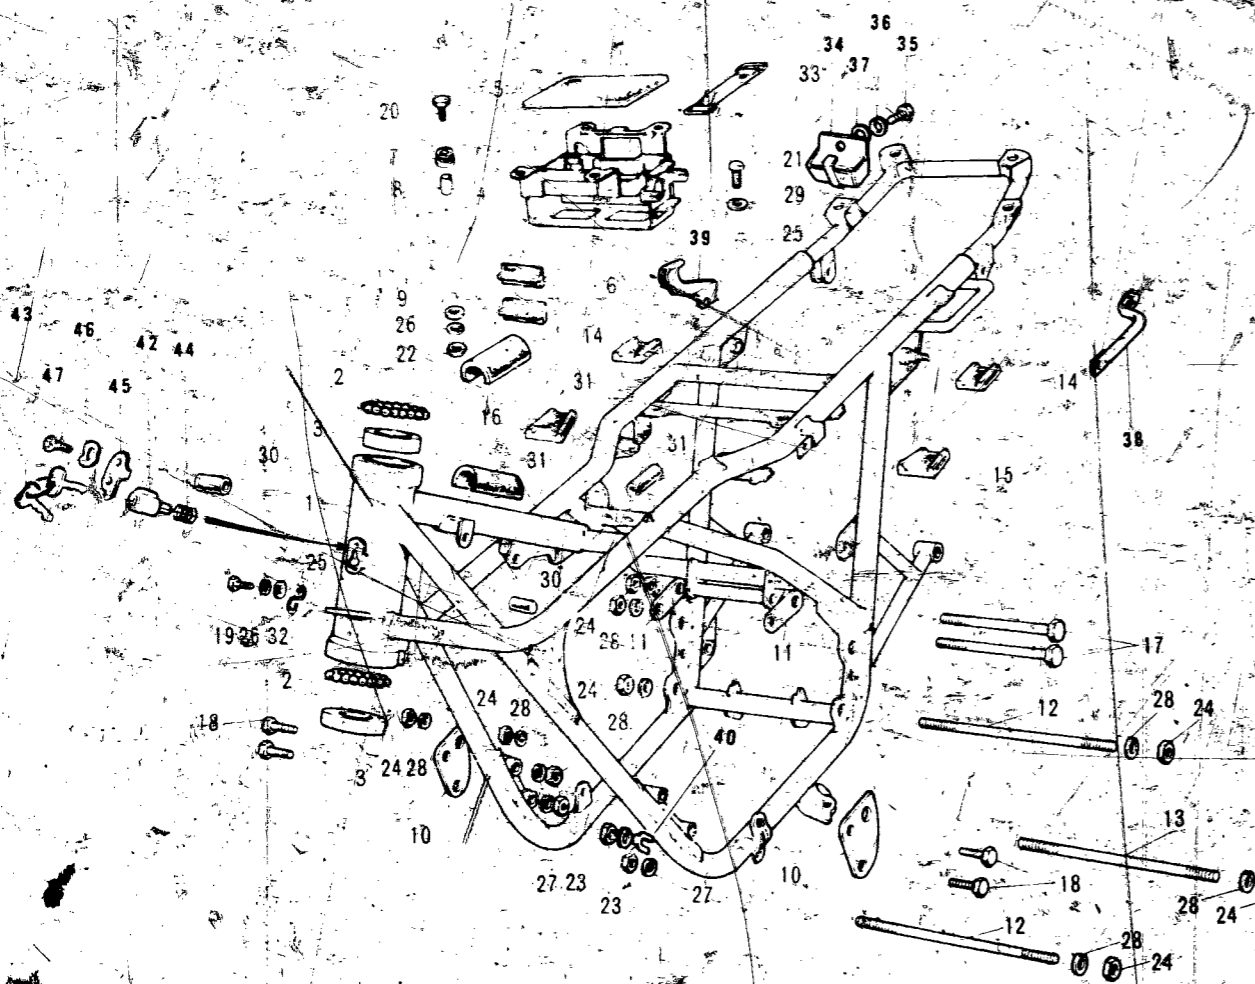

FRAME

CONTENTS

Part No.	Part No.	Part Name	Quantity	Remark
1	32002-046	FRAME	1	
2	32002-061	FRAME	1	S2-A
3	600A0800	STEEL BALL 1/4"	38	
4	92048-006	CUP-steering ball	2	
5	32099-008	CASE-battery	1	
6	32103-006	MAT-battery	1	
7	32103-003	MAT-rectifier	2	
8	92075-076	DAMPER RUBBER	4	
9	92027-129	COLLAR-battery case	4	
10	92022-125	WASHER-speedometer fitting	4	
11	32030-022	PLATE-engine mounting	2	
12	32030-023	PLATE-engine mounting	2	
13	92091-018	BOLT-engine mounting, L=244 m/m	2	
14	92091-002	BOLT-engine mounting	1	
15	31082-007	DAMPER RUBBER	2	
16	31082-008	DAMPER RUBBER	1	
17	31082-009	DAMPER RUBBER	1	
18	113B10110	BOLT-hex head, 10 x 110	2	
19	110B0850	BOLT-hex head, 8 x 50	4	
20	110B0612	BOLT-hex head, 6 x 12	1	
21	116B0612	BOLT-hex head, 6 x 12	ALT	
22	110B0622	BOLT-hex head, 6 x 22	4	
23	116B0622	BOLT-hex head, 6 x 22	ALT	
24	220B0614	SCREW-hex head, 6 x 14	1	
25	310B0600	NUT, 6 m/m	2	
26	310B0800	NUT, 8 m/m	4	
27	313B1000	NUT, 10 m/m	4	
28	410B0600	WASHER-plain, 6 m/m	3	
29	461F0600	WASHER-spring, 6 m/m	6	
30	461F0800	WASHER-spring, 8 m/m	4	
31	461F1000	WASHER-spring, 10 m/m	8	
32	464H0600	WASHER-lock, 6 m/m	2	
33	92075-044	DAMPER RUBBER-fuel tank	2	
34	51067-002	MAT-fuel tank	3	
35	92037-108	CLAMP-cable	1	
36	92072-012	BAND-tool	1	
37	32132-001	COVER-spark plug	1	
38	110B0614	BOLT-hex head, 6 x 14	1	
39	116B0614	BOLT-hex head, 6 x 14	ALT	
40	461F0600	WASHER-spring, 6 m/m	1	
41	92022-024	WASHER-plain	1	
42	92109-013	FRAME GRIP	1	
43	32122-006	BRACKET-helmet holder	1	
44	92025-048	SHIM-engine fitting, 0.5t	92025-051 SHIM-1.6t	AR
45	92025-049	SHIM-engine fitting, 0.8t	92025-052 SHIM-2.0t	
46	92025-050	SHIM-engine fitting, 1.0t		
47	92025-053	SHIM-engine fitting, 0.5t	92025-056 SHIM-1.6t	
	92025-054	SHIM-engine fitting, 0.8t	92025-057 SHIM-2.0t	
	92025-055	SHIM-engine fitting, 1.0t	92025-058 SHIM-2.3t	
	27016-030	LOCK ASSY-steering	1	S2-A
	27018-016-65	KEY SET, #265	27018-016-73 KEY SET, #273	
	27018-016-66	KEY SET, #266	27018-016-74 KEY SET, #274	
	27018-016-67	KEY SET, #267	27018-016-75 KEY SET, #275	
	27018-016-68	KEY SET, #268	27018-016-76 KEY SET, #276	1 each
	27018-016-69	KEY SET, #269	27018-016-77 KEY SET, #277	
	27018-016-70	KEY SET, #270	27018-016-78 KEY SET, #278	
	27018-016-71	KEY SET, #271	27018-016-79 KEY SET, #279	
	27018-016-72	KEY SET, #272		
	27032-001	SPRING-steering lock	1	
	27031-001	CAP-steering lock	1	
	92097-003	WASHER-wave	1	
	92008-007	SCREW-tapping	1	