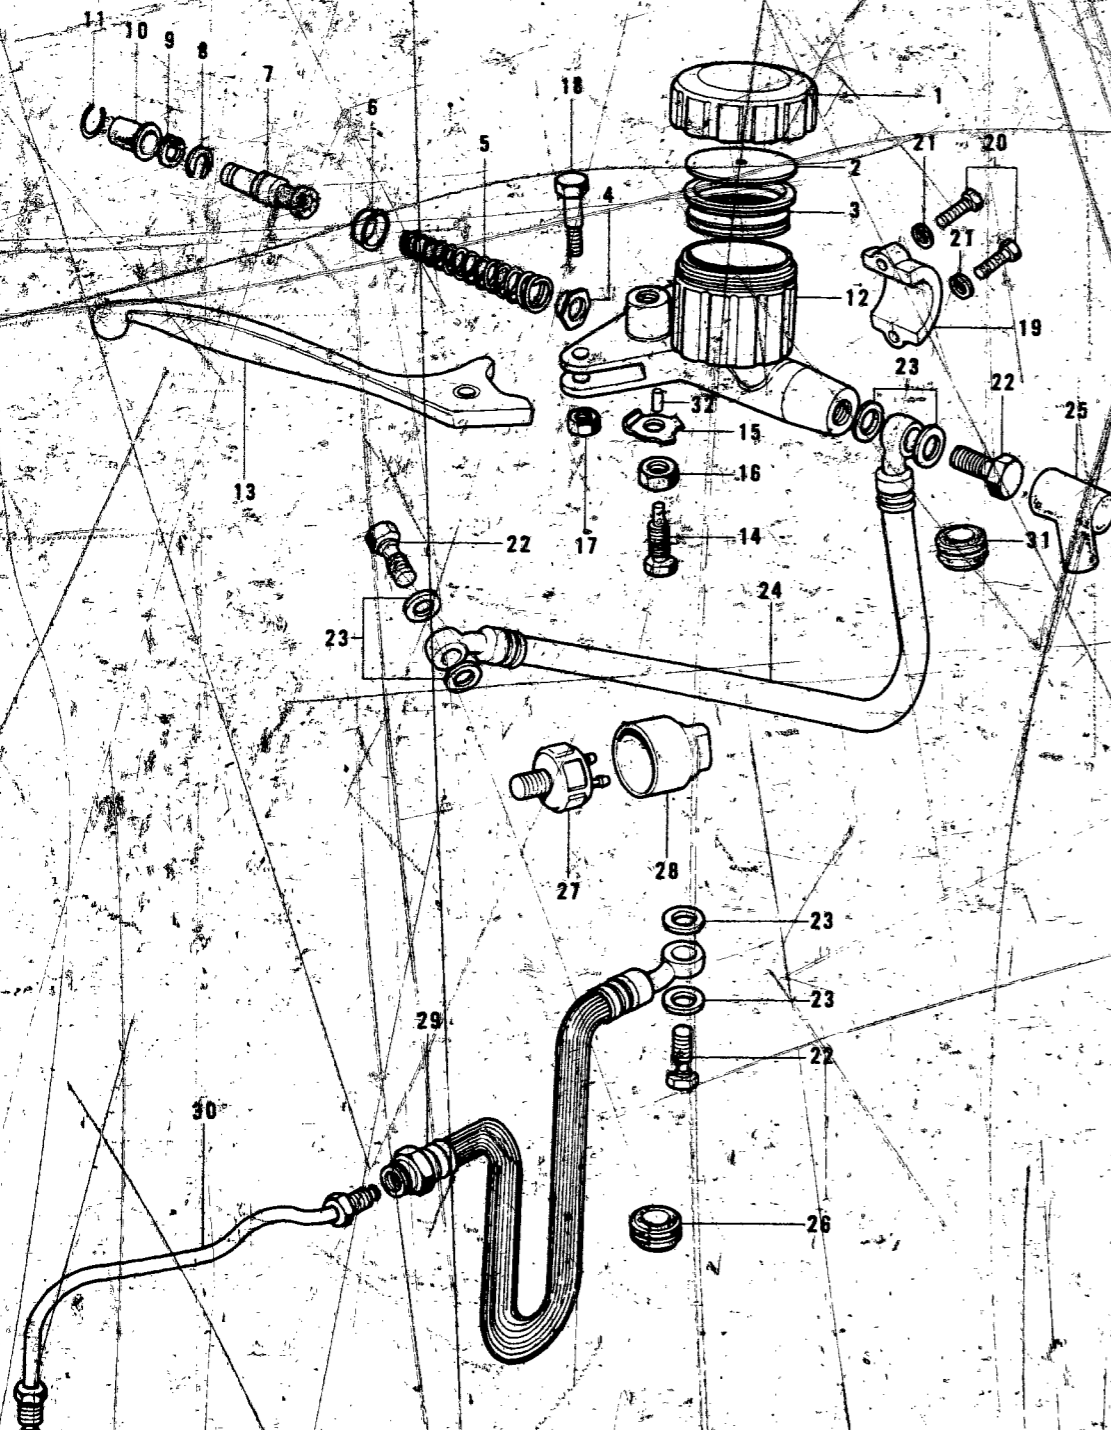

DISC BRAKE EQUIPMENT

CONTENTS

Ref. No.	Part No.	Part Name	Quantity	Remarks
1	43015-001	CYLINDER ASSY—master	1	
1	43026-001	CAP—oil cup	1	
2	43027-001	PLATE—diaphragm	1	
3	43028-001	DIAPHRAGM	1	
4	43073-001	REPAIR SET—master cylinder	1	
4	43017-001	VALVE ASSY—check	1	
5	43018-001	SPRING ASSY—return	1	
6	43019-001	CUP—primary	1	
7	43072-001	PISTON ASSY	1	
8	43022-001	STOPPER	1	
9	8111800	CIRCLIP, 18 m/m	1	
10	43024-001	DUST COVER	1	
11	43025-001	STOPPER—dust cover	1	
12	43016-001	CYLINDER—master	1	
13	43029-001	LEVER—front brake	1	
14	43080-002	BOLT—lever adjust	1	
15	43031-001	WASHER—lock	1	
16	312N0600	NUT, 6 m/m	1	
17	313N0800	NUT, 8 m/m	1	
18	43043-001	BOLT—handle lever pivot	1	
19	43034-001	HOLDER—master cylinder	1	
20	110N0625	BOLT—hex head, 6 x 25	2	
21	110B0600	WASHER—plain, 6 m/m	2	
22	43066-001	BOLT—oil	3	
23	43067-001	WASHER—oil bolt	6	
24	43059-006	HOSE—master cylinder brake	1	
25	43069-002	DUST COVER	1	
26	43064-001	DAMPER—RUBBER—brake hose	1	I.D.=13.5φ
27	43065-001	SWITCH ASSY—front brake	1	
28	92073-022	RUBBER CAP—front brake switch	1	
29	43059-008	HOSE—calliper brake	1	
30	43060-003	PIPE—bridge	1	
31	43064-005	DAMPER—RUBBER—brake hose	1	I.D.=15φ
32	43074-001	TUBE	1	

AIR CLEANER	B7
BRAKE, DISC	E5
BRAKE DISC, EQUIPMENT	C7
CABLES	F4
CARBURETOR	C2
CLUTCH	A7
COVERS, ENGINE	B5
COVERS, SIDE	E7
CRANKCASE	A5
CRANKSHAFT	A6
CYLINDER, CYLINDER HEAD	A4
ELECTRICAL, ENGINE	B6
ELECTRICAL, WIRING	G3
FENDERS	D7
FOOTREST	C6
FORK, FRONT, S2	D4
FORK, FRONT, S2-A	D5, D6
FRAME	C4
GEAR CHANGE MECHANISM	B3
HANDLEBAR	D2, D3
HEADLAMP, METERS, S2	F5
HEADLAMP, METERS, S2-A	F6
HUB, FRONT, S2	E4
HUB, FRONT, S2-A	E5
HUB, REAR	E3
KICKSTARTER	B4
MUFFLER	B7
OIL PUMP	C3
OPTIONAL PARTS	G4
PISTON, RINGS	A6
SEAT, DUAL, S2	F2
SEAT, DUAL, S2-A	F3
SWINGARM	C5
TAIL LAMP, S2	F7
TAIL LAMP, S2-A	G2
TANK, FUEL	E6
TANK, OIL	E7
TOOLS	G4
TRANSMISSION	B2
TURN SIGNAL, S2	F7
TURN SIGNAL, S2-A	G2
WHEELS	E2