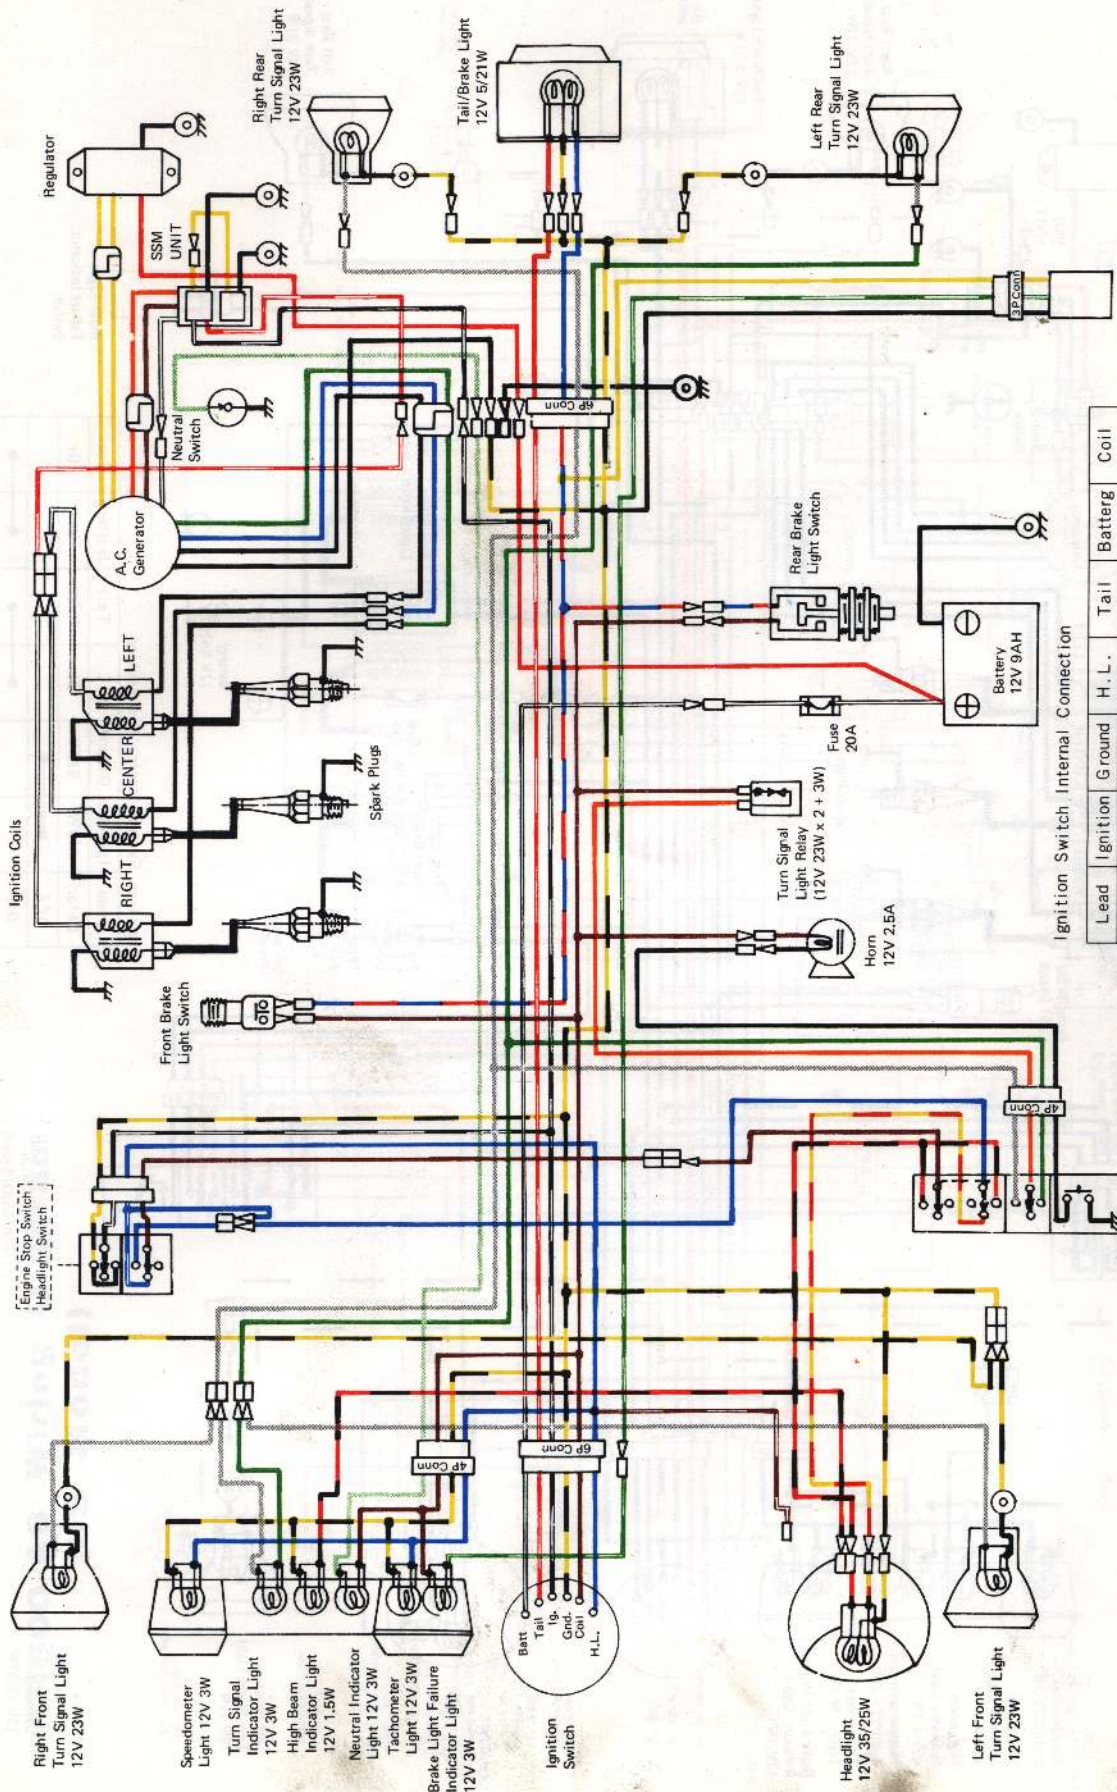

H1-E Wiring Diagram (US Model)

Ignition Switch Internal Connection

Lead	Ignition	Ground	H. L.	Tail	Battery	Coil
Color	Bk/W	Bk/Y	Bl	R/W	W	Br
OFF	•	•	•	•	•	•
ON	•	•	•	•	•	•
PARK	•	•	•	•	•	•

(136-3)